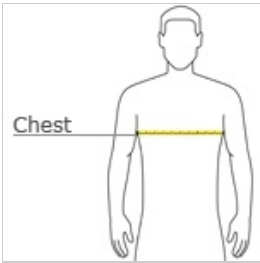

back

**HOW TO MEASURE**

**CHEST**  
With arms down at sides, measure around the upper body, under arms and over the fullest part of the chest.

**SIZE CHART**

	XS	S	M	L	XL	2XL	3XL	4XL
Chest	32-34	35-37	38-40	41-43	44-46	47-49	50-53	54-57