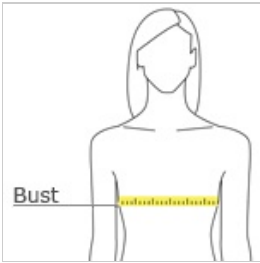

Gildan Softstyle® Junior Fit Tank Top. 64200L

- 4.5-ounce, 100% ring spun cotton
- 90/10 cotton/poly (Sport Grey)
- Junior contoured silhouette with side seam
- 1-1/2" straps for S-L
- 1-3/4" straps for XL, 2XL
- Rib knit trim on neck and armholes
- Double-needle hem

HOW TO MEASURE

BUST
With arms down at sides, measure around the upper body, under arms and around the fullest part of the bust.

SIZE CHART

	S	M	L	XL	2XL
Size	0/2	4/6	8/10	12/14	16/18

COLOR INFORMATION

Azalea PMS 224 C	Black PMS 426 C	Cherry Red PMS 187 C	Navy PMS 533 C	Sport Grey PMS COOL GRAY 7 C	White PMS WHITE