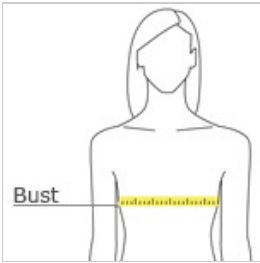

Hanes® Ladies Cool Dri® Performance T-Shirt. 4830

- 4-ounce, 100% polyester interlock
- Wicks and dries quickly
- 50+ UPF rating
- Tag-free label
- Narrow ribbed collar
- Double-needle coverseamed neck
- Double-needle sleeves and hem

Due to the nature of 100% polyester performance fabrics, special care must be taken throughout the printing process.

HOW TO MEASURE

BUST

With arms down at sides, measure around the upper body, under arms and around the fullest part of the bust.