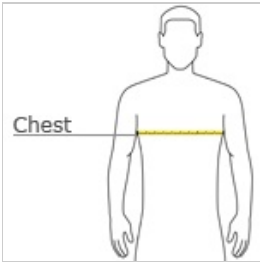

Gildan® Youth Gildan Performance® T-Shirt. 42000B

- 4.5-ounce, 100% polyester jersey knit
- AquaFX™ moisture wicking
- Freshcare™ anti-odor properties
- Heat transfer label
- Seamed single-needle 3/4" collar
- Double-needle sleeves and hem
- Safety Green is compliant with ANSI/ISEA 107 high visibility standards for background color

HOW TO MEASURE

CHEST

With arms down at sides, measure around the upper body, under arms and over the fullest part of the chest.

SIZE CHART

	XS	S	M	L	XL
Size	4-5	8	10-12	14-16	18

COLOR INFORMATION

Black PMS 426 C	Carolina Blue PMS 659 C	Charcoal PMS COOL GREY 10 C	Navy PMS 533 C	Red PMS 7620 C	Royal PMS 7685 C	Safety Green PMS 382 C	White PMS WHITE